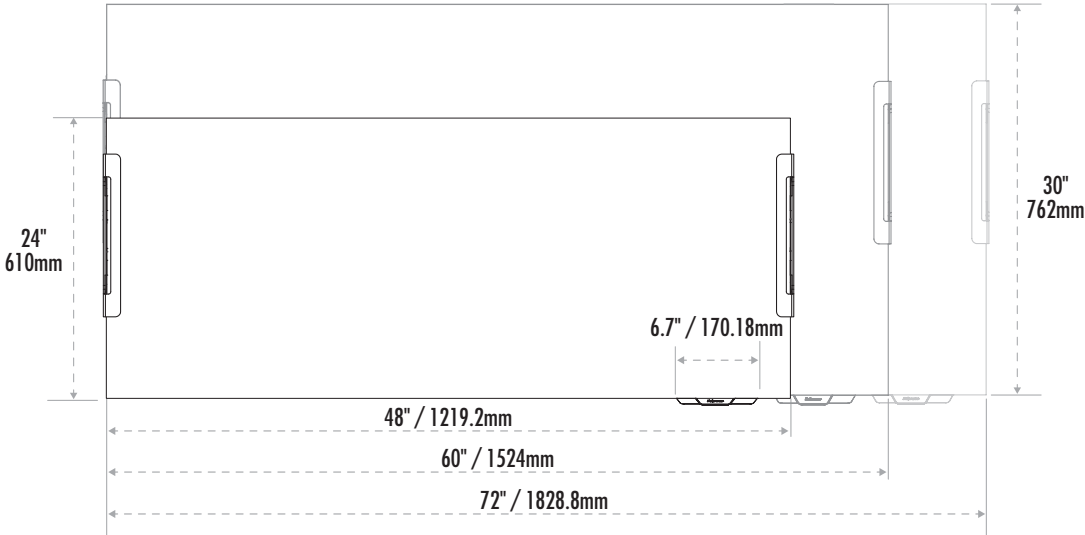

Levado™ Height Adjustable Desk

Dimensions

Front View

Side View

Levado™ Height Adjustable Desk

Dimensions

Overhead View

Cable Tray